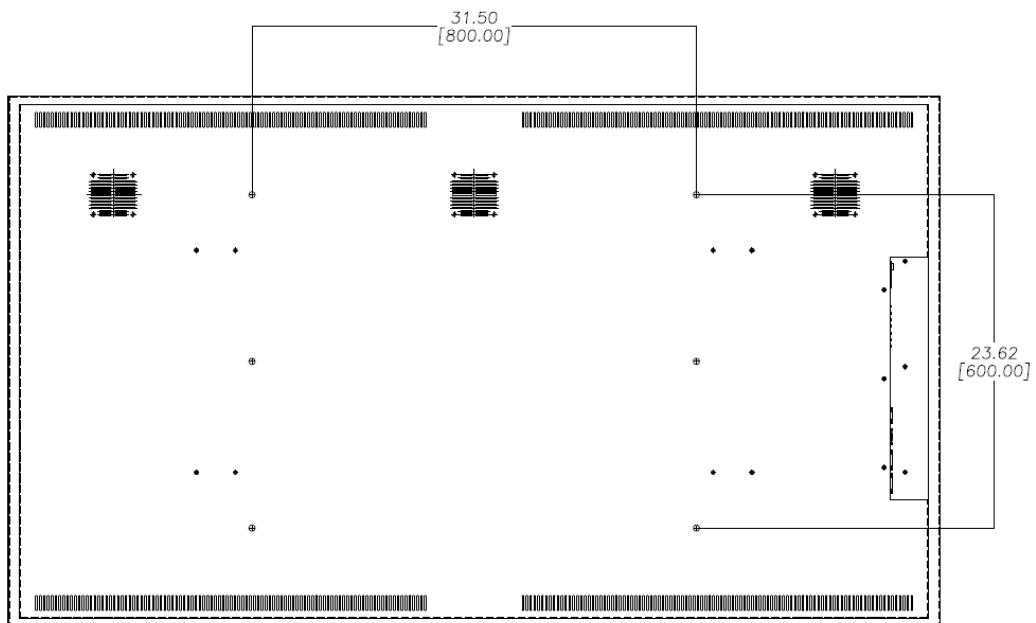

Video Wall Display

Self-Monitoring Video Wall (EN-Series)

EN75M

Panel Attributes

Screen Size (Diag.)	75"
Panel Technology	a-Si TFT active matrix (LED edge-lit LCD)
Resolution	1920 x 1080
Display area (mm)	1650.24 (H) x 928.26 (V)
Refresh rate	120Hz
Brightness (Typ.)	400nit
Contrast Ratio (Typ.)	5,000:1
Displayable Colors	16.7M (8-bit)
Viewing Angle	178° (min) / 178° (min)
Response Time (Typ. GTG)	6ms
Aspect Ratio	16:9
Tiled Bezel Width	23 mm (combined)

- ✓ Includes [Video Wall Control Software](#) (SICP)
- ✓ 24/7/365-Rated

* GPO Display may change specifications and designs without notice.

Front View

Rear View

Product specification and design are subject to change without notice.