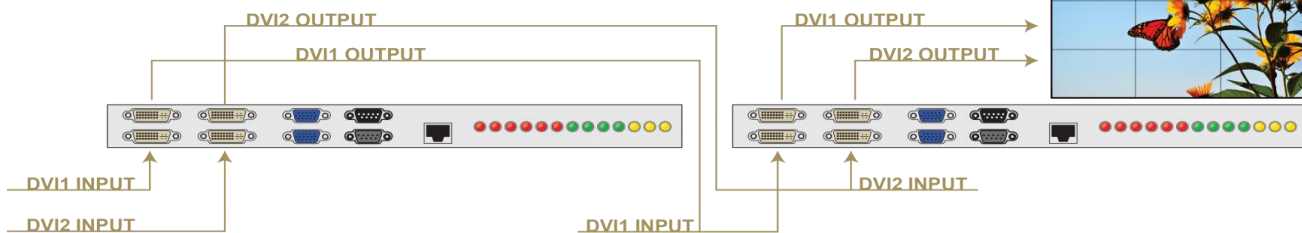

* GPO Display may change specifications and designs without notice.