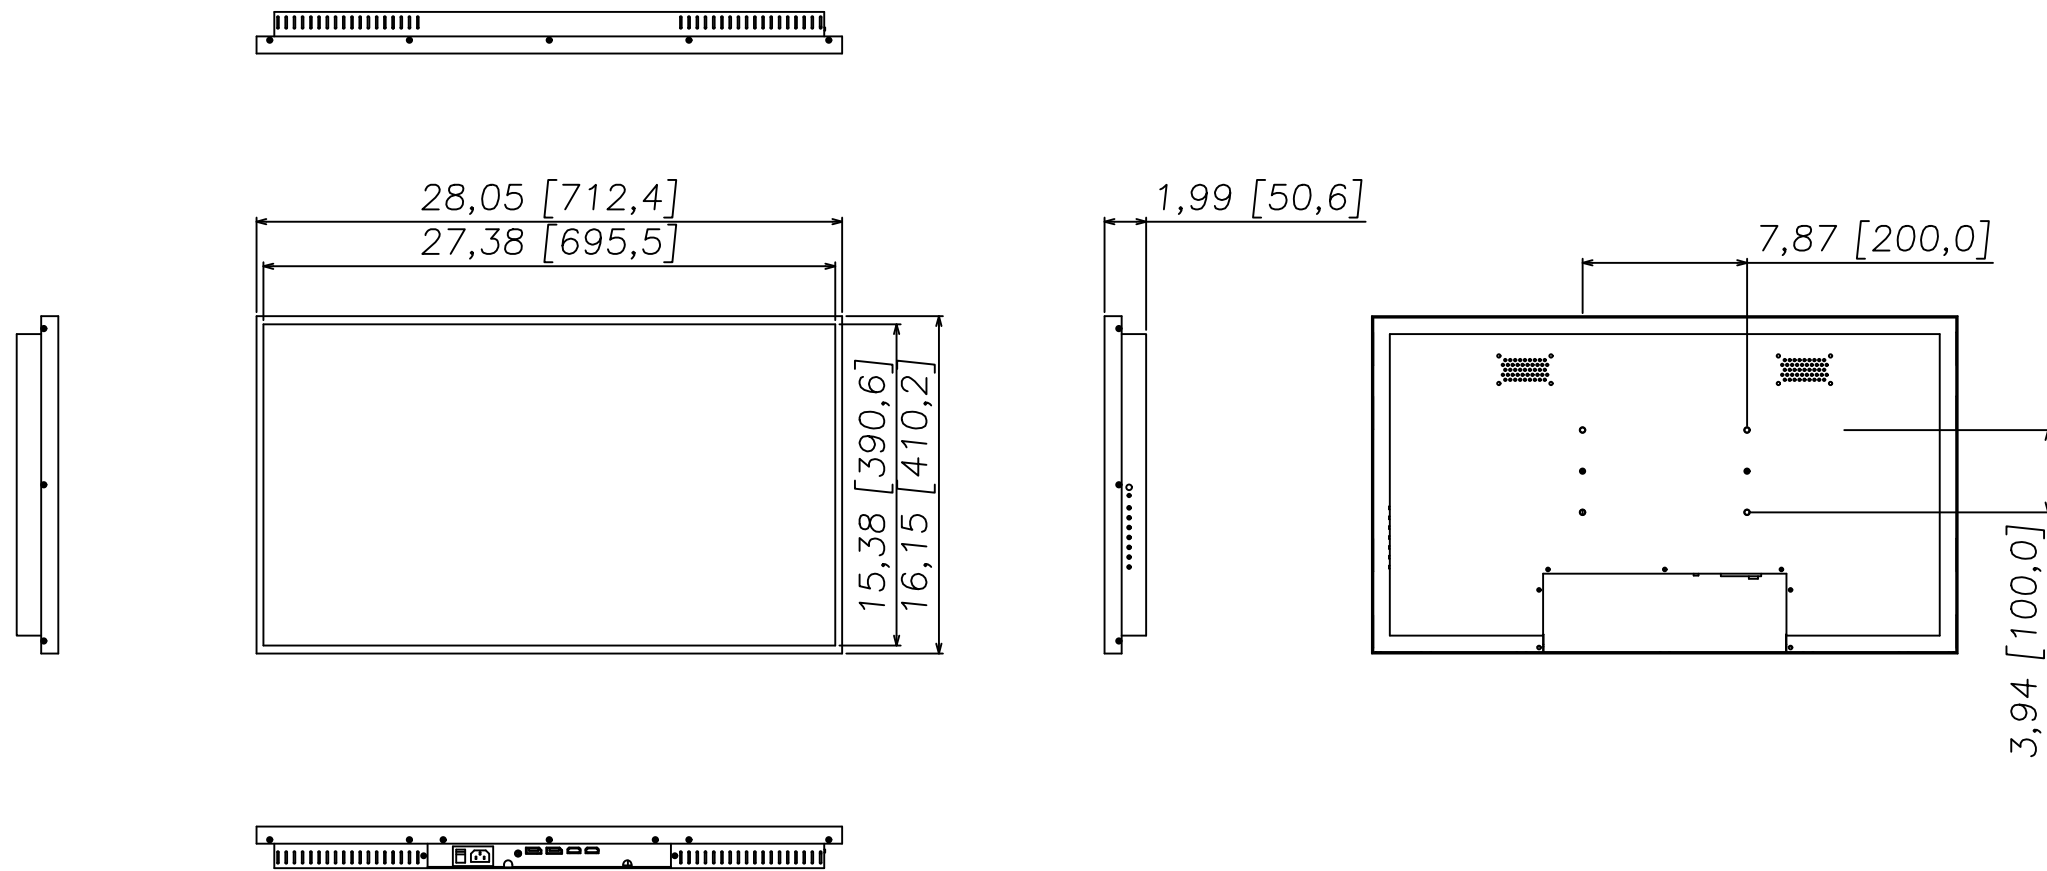

# DK32N User Dimension

## 32inch 4K

DATE		www.gpdisplay.com				
MATERIAL		NO.	NAME		QTY	REMARK
TREATMENT	INC	SCALE	DRAWN	DESIGNED	APPROVED	TITLE
AFTER TREATMENT						DK32N
WEIGHT	kg					
FINISHING		A0	GPO Display		DWG	
PROJECTION					NO.	